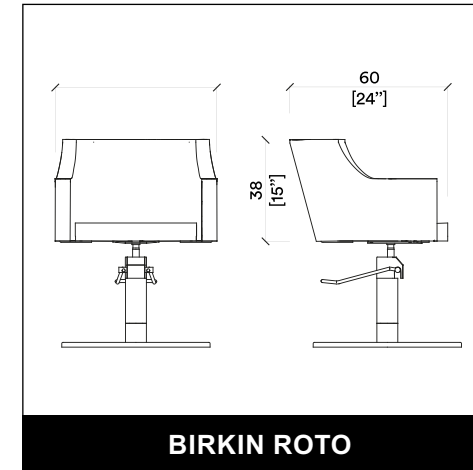

PRIVACY WASH E 3P

STATUS DESK 150

STATUS DESK 60

BIRKIN ROTO

MONOBERT

MONOBERT WALL

DUOBERT

BIRKIN PARROT