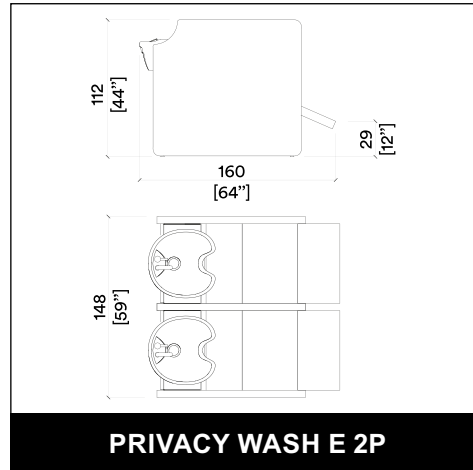

CELEBRITY PRIME SHIATSU

CELEBRITY PRIME E SOFA 2P

CELEBRITY PRIME SHIATSU SOFA 2P

WASHLOUNGE JUBILEE SHIATSU

AUREOLE ROTO

AUREOLE PARROT

PRIVACY WASH E

PRIVACY WASH E 2P