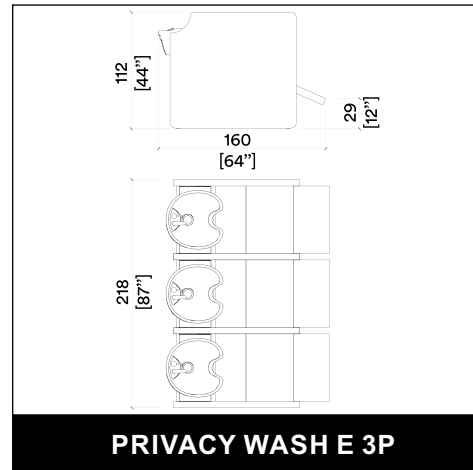

CELEBRITY PRIME SHIATSU

CELEBRITY PRIME E SOFA 2P

CELEBRITY PRIME SHIATSU SOFA 2P

WASHLOUNGE JUBILEE SHIATSU

AUREOLE ROTO

AUREOLE PARROT

PRIVACY WASH E

PRIVACY WASH E 2P