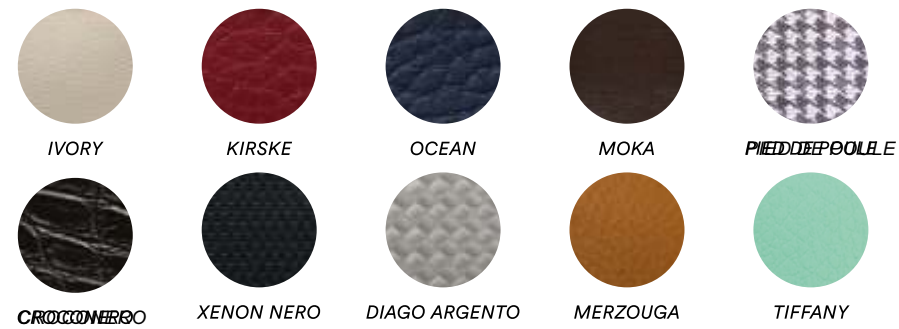

FARBOPTIONEN

SKAI

CAT A

SKAI

CAT B

SKAI

CAT Z

PRIVACY COLLECTION

NORMATIVE • REGULATIONS • NORMES • VORSCHRIFTEN • NORMATIVA

SKAI/ VINYL/ SKAYBEZUG	NORMATIVE • REGULATIONS • NORMES • VORSCHRIFTEN • NORMATIVA						
	EUROPE	GERMANY	FRANCE, BELGIUM, LUXEMBOURG	AUSTRIA	ITALY	USA - CANADA	GREAT BRITAIN
	EN1021 - 1+2	EN1021 - 1+2	NF P 92501-7 CLASS M1-M2-M3	ÖNORM A 3800-1 ÖNORM B 3825	UNI 9175/87 CLASS 1.IM	MVSS302 CALIFORNIA TB 116	BS5852 IS-0+1+5
ALPACA 09							
BLANC					✓	✓	✓
BORDEAUX 19					✓	✓	✓
CIPRIA		✓			✓	✓	✓
CROCONERO					✓		✓
DIAGO ARGENTO							
FOREST	✓	✓	✓	✓	✓	✓	✓
GRIGIO 31					✓	✓	✓
GRIGIOMEDIO 28					✓	✓	✓
GUN BEIGE					✓	✓	✓
GUN GRIGIO					✓	✓	✓
GUN METAL					✓	✓	✓
GUN MORO					✓	✓	✓
GUN MUD					✓	✓	✓
GUN NERO					✓	✓	✓
GUN OTTANIO					✓	✓	✓
GUN ROSSO					✓	✓	✓
IVORY	✓	✓	✓	✓	✓	✓	✓
IVORY QUILT	✓	✓	✓	✓	✓	✓	✓
KIRSKE	✓	✓	✓	✓	✓	✓	✓
MERZOUGA	✓				✓	✓	✓
MOKA	✓	✓	✓	✓	✓	✓	✓
MOKA QUILT	✓	✓	✓	✓	✓	✓	✓
N001					✓	✓	✓
NERO 42					✓	✓	✓
NERO CPT					✓	✓	✓
NERO QUILT					✓	✓	✓
OCEAN	✓	✓	✓	✓	✓	✓	✓
PIED DE POULE		✓			✓		✓
ROSSO 16					✓	✓	✓
SABBIA 02					✓	✓	✓
TIFFANY	✓				✓	✓	✓
VERDE 97					✓	✓	✓
XENON NERO						✓	✓
YUTA					✓	✓	✓
YUTA BRUN					✓	✓	✓
YUTA GREY					✓	✓	✓