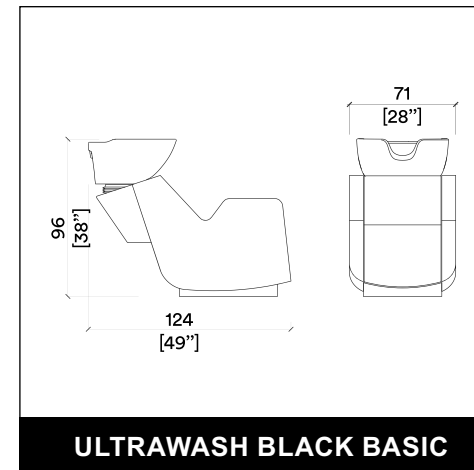

PRIVACY WASH E 3P

STATUS DESK 150

STATUS DESK 60

BIRKIN ROTO

MONOBERT

MONOBERT WALL

DUOBERT

BIRKIN PARROT