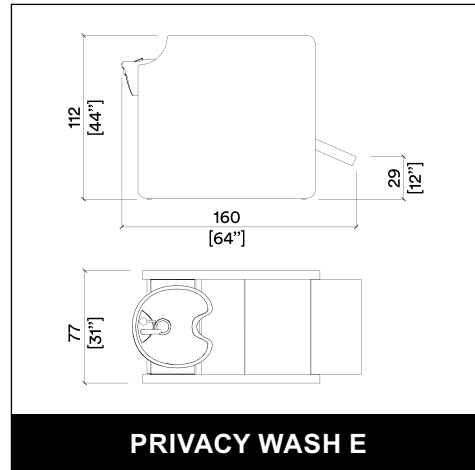

CELEBRITY PRIME SHIATSU

CELEBRITY PRIME E SOFA 2P

CELEBRITY PRIME SHIATSU SOFA 2P

WASHLOUNGE JUBILEE SHIATSU

AUREOLE ROTO

AUREOLE PARROT

PRIVACY WASH E

PRIVACY WASH E 2P