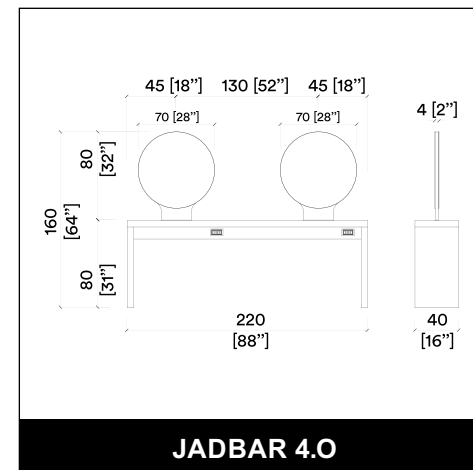

ULTRAWASH BLACK E

JADBAR 4.0