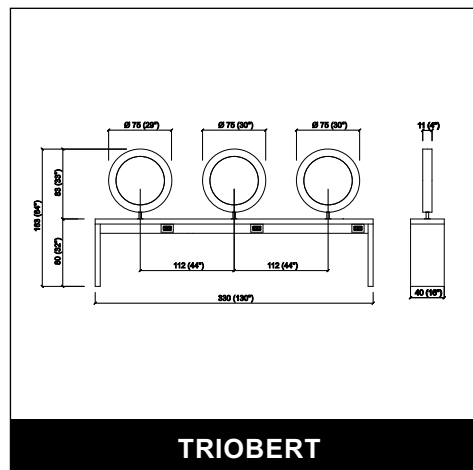

MONOBERT WALL

TRIOBERT