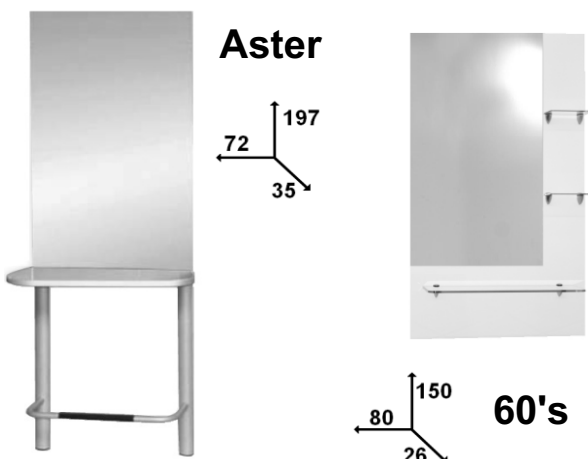

Aster

M 12 01	ASTER Piano in legno silver Top silver wood Bois argent top	420,00
M 09 03	60' S Piano in cristallo Glass Top - Top verre	560,00

60's